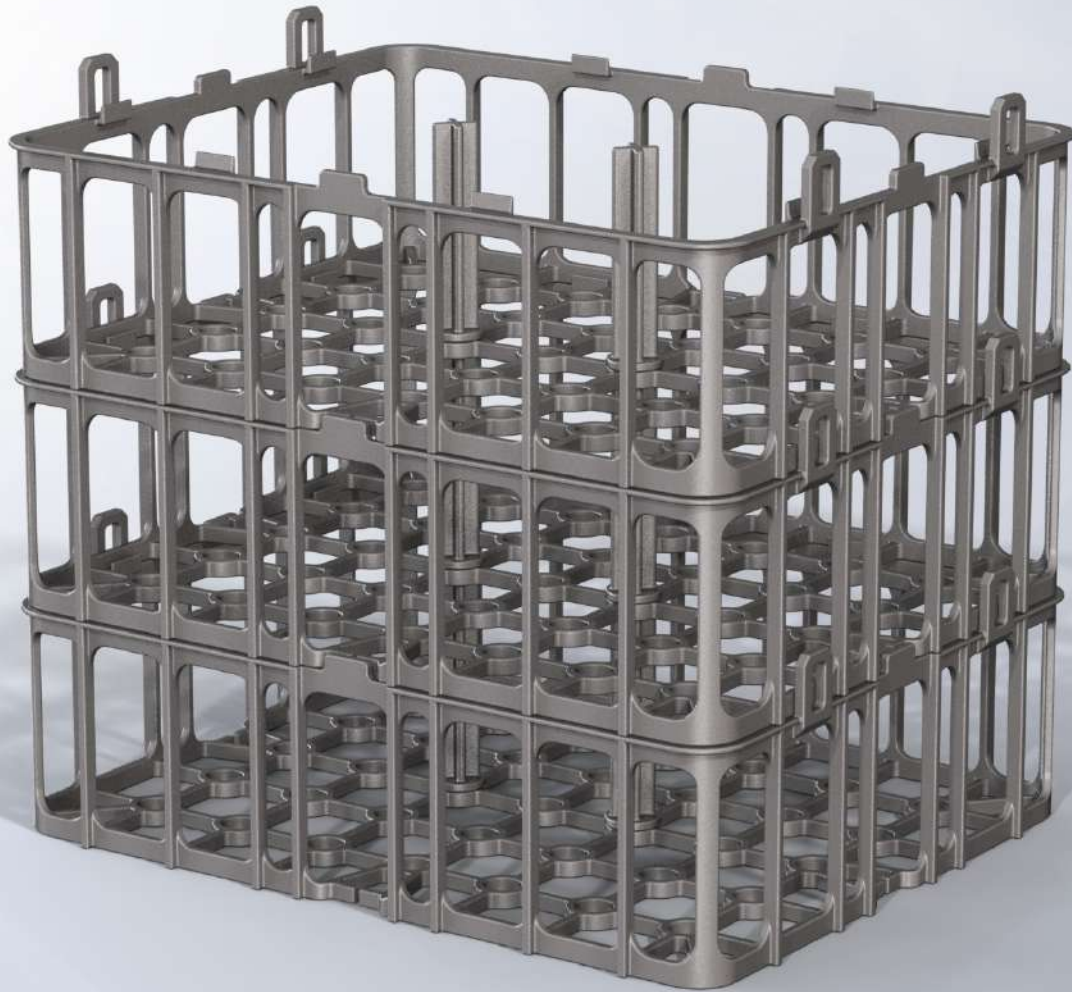

 **SureStack**

INVESTMENT CAST HEAT TREATING BASKETS

FeRRALLOY

SureStack Baskets are the Solution!!!

- SureStack baskets provide an answer to many of the problems of the more traditional rod frame welded baskets! Our light weight investment cast baskets have additional intrinsic stiffness that a casting provides and is designed to stack in a way that combats the distortion of a traditional rod frame basket.
- An added benefit of this alternative is that these baskets have no welds in them as they are cast in a single piece.
- Taking the time to understand your specific process, we can recommend the correct alloy grade that will perform at a higher level than what you've experienced in the past. Current customers are receiving 30-50% more cycle life from our SureStack Baskets than their previously used rod frame fabrications!
- We are producing assorted heights for the Super30 style furnaces, 30 x 24" Base Trays, as well as the Super36 style furnaces which use 36 x 24" Base Trays.
- Contact us to learn more about how a SureStack solution can be right for your operation!

 **SureStack**

29x23x4"H

www.ferralloy.com

FI-4094

FeRRALLOY

 **SureStack**

29x23x6"H

www.ferralloy.com

FI-4095

FeRRALLOY

 **SureStack**

29x23x8"H

www.ferralloy.com

FI-4096

FeRRALLOY

 **SureStack**

29x23x10"H

www.ferralloy.com

FI-4097

FeRRALLOY

 **SureStack**

29x23x12"H

www.ferralloy.com

FI-4098