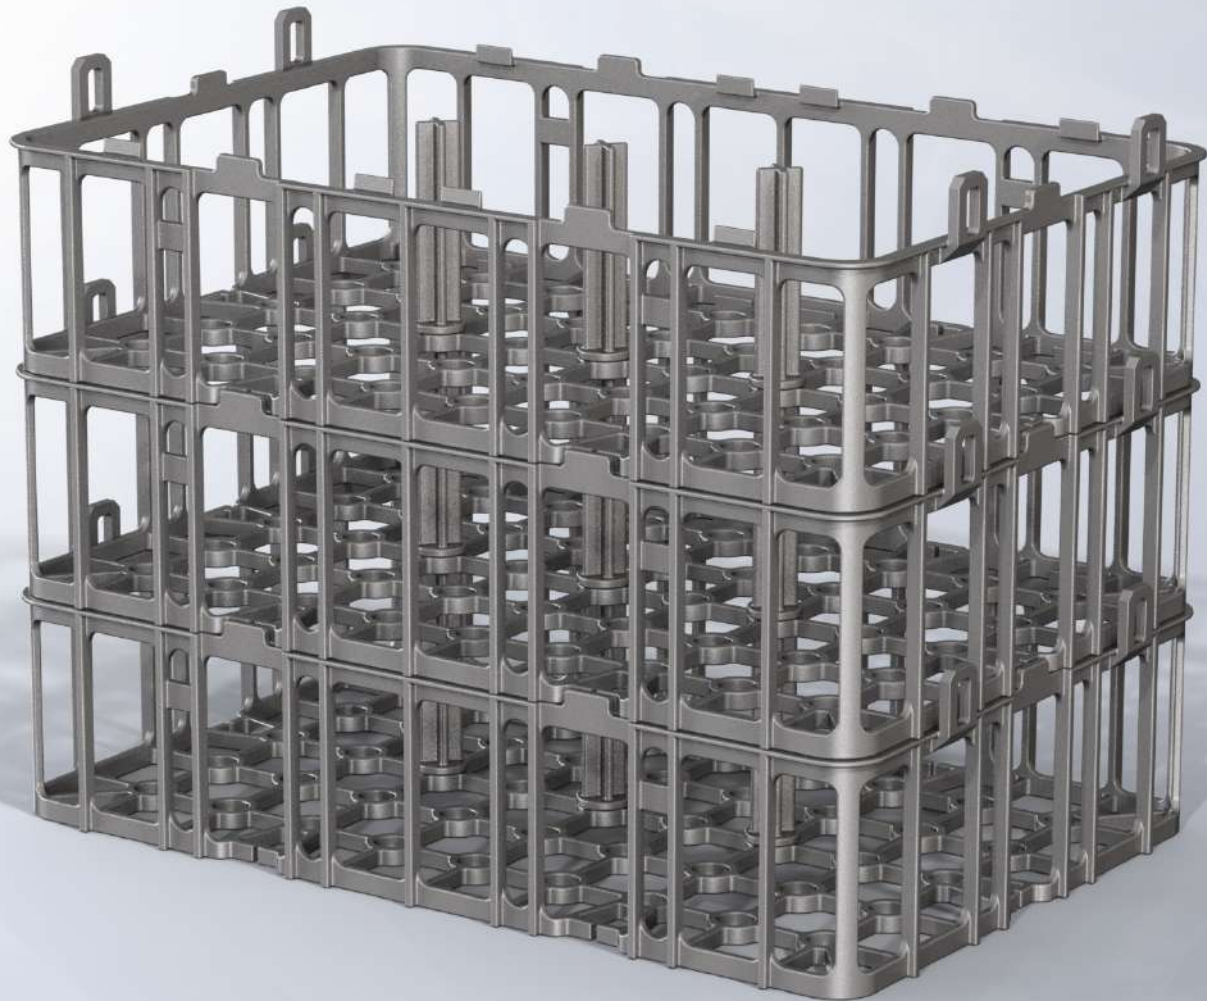

 **SureStack**

INVESTMENT CAST HEAT TREATING BASKETS

FeRRALLOY

SureStack Baskets are the Solution!!!

- SureStack baskets provide an answer to many of the problems of the more traditional rod frame welded baskets! Our light weight investment cast baskets have additional intrinsic stiffness that a casting provides and is designed to stack in a way that combats the distortion of a traditional rod frame basket.
- An added benefit of this alternative is that these baskets have no welds in them as they are cast in a single piece.
- Taking the time to understand your specific process, we can recommend the correct alloy grade that will perform at a higher level than what you've experienced in the past. Current customers are receiving 30-50% more cycle life from our SureStack Baskets than their previously used rod frame fabrications!
- We are producing assorted heights for the Super30 style furnaces, 30 x 24" Base Trays, as well as the Super36 style furnaces which use 36 x 24" Base Trays.
- Contact us to learn more about how a SureStack solution can be right for your operation!

www.ferralloy.com

FI-4071

FeRRALLOY

 **SureStack**

35x23x6" H

www.ferralloy.com

FI-4070

FeRRALLOY

 **SureStack**

35x23x7"H

www.ferralloy.com

FI-4104

FeRRALLOY

 **SureStack**

35x23x8"H

www.ferralloy.com