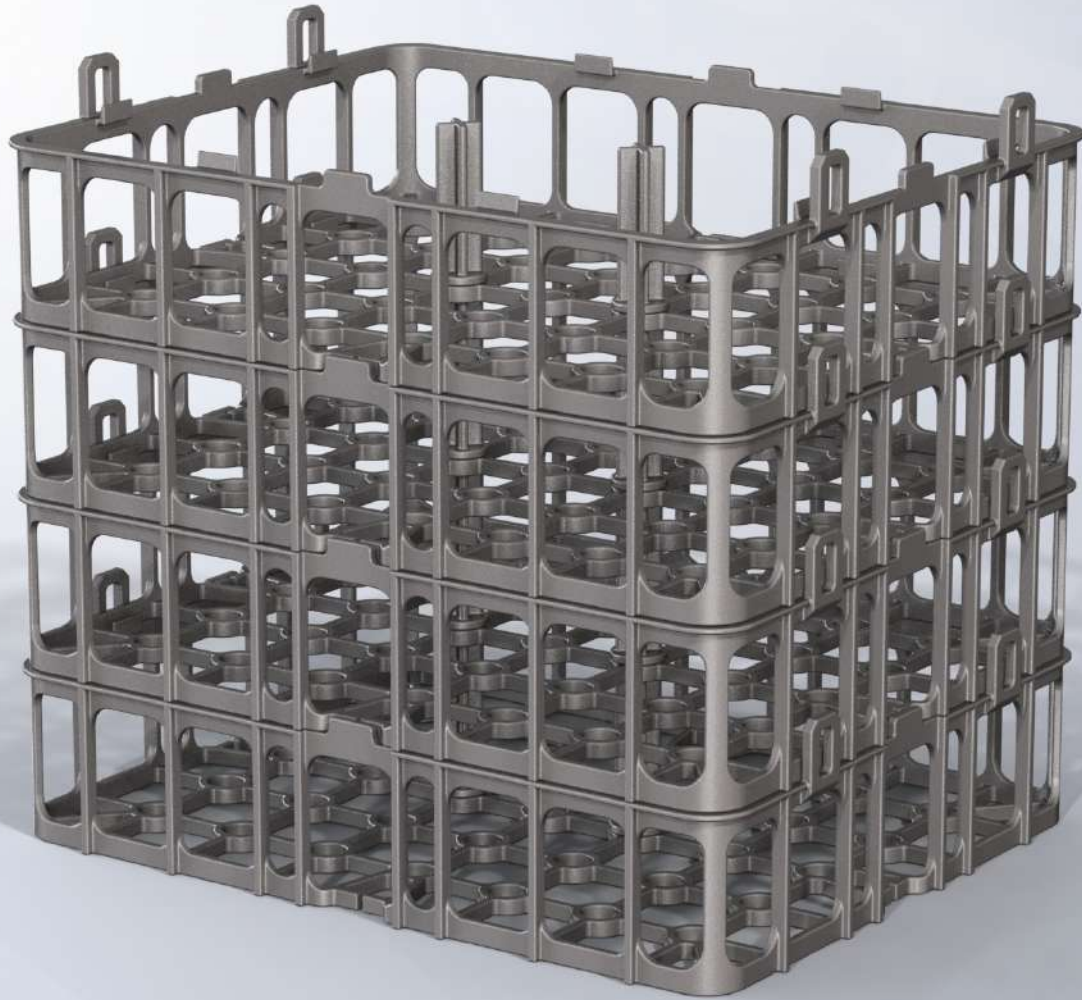

 **SureStack**

INVESTMENT CAST HEAT TREATING BASKETS

FeRRALLOY

SureStack Baskets are the Solution!!!

- SureStack baskets provide an answer to many of the problems of the more traditional rod frame welded baskets! Our light weight investment cast baskets have additional intrinsic stiffness that a casting provides and is designed to stack in a way that combats the distortion of a traditional rod frame basket.
- An added benefit of this alternative is that these baskets have no welds in them as they are cast in a single piece.
- Taking the time to understand your specific process, we can recommend the correct alloy grade that will perform at a higher level than what you've experienced in the past. Current customers are receiving 30-50% more cycle life from our SureStack Baskets than their previously used rod frame fabrications!
- We are producing assorted heights for the Super30 style furnaces, 30 x 24" Base Trays, as well as the Super36 style furnaces which use 36 x 24" Base Trays.
- Contact us to learn more about how a SureStack solution can be right for your operation!

 **SureStack**

29x23x4"H

www.ferralloy.com

FI-4094

FeRRALLOY

 **SureStack**

29x23x6"H

www.ferralloy.com

FI-4095

FeRRALLOY

 **SureStack**

29x23x8"H

www.ferralloy.com

FI-4096

FeRRALLOY

 **SureStack**

29x23x10"H

www.ferralloy.com

FI-4097

FeRRALLOY

 **SureStack**

29x23x12"H

www.ferralloy.com

FI-4098