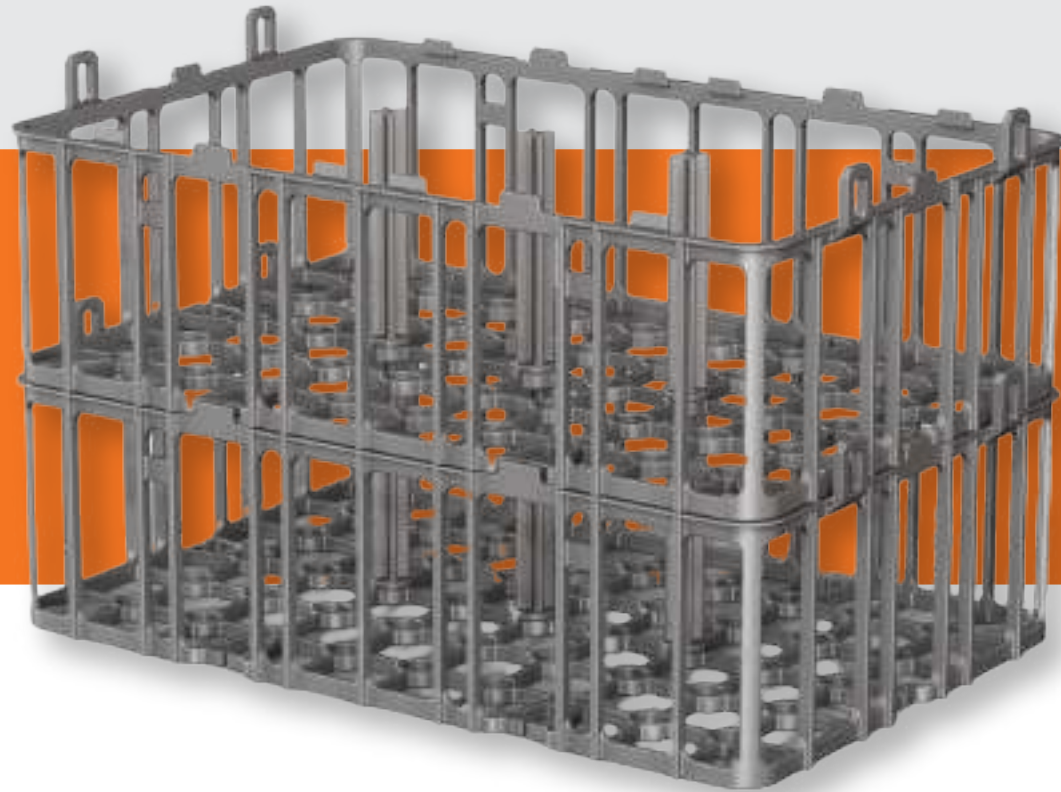

 **SureStack**

INVESTMENT CAST HEAT TREATING BASKETS

FeRRALLOY

SureStack Baskets are the Solution!!!

- SureStack baskets provide an answer to many of the problems of the more traditional rod frame welded baskets! Our light weight investment cast baskets have additional intrinsic stiffness that a casting provides and is designed to stack in a way that combats the distortion of a traditional rod frame basket.
- An added benefit of this alternative is that these baskets have no welds in them as they are cast in a single piece.
- Taking the time to understand your specific process, we can recommend the correct alloy grade that will perform at a higher level than what you've experienced in the past. Current customers are receiving 30-50% more cycle life from our SureStack Baskets than their previously used rod frame fabrications!
- We are producing assorted heights for the Super30 style furnaces, 30 x 24" Base Trays, as well as the Super36 style furnaces which use 36 x 24" Base Trays.
- Contact us to learn more about how a SureStack solution can be right for your operation!

 **SureStack**

29x23x4"H

www.ferralloy.com

FI-4094

FeRRALLOY

 **SureStack**

29x23x6"H

www.ferralloy.com

FI-4095

FeRRALLOY

 **SureStack**

29x23x8"H

www.ferralloy.com

FI-4096

FeRRALLOY

 **SureStack**

29x23x10"H

www.ferralloy.com

FI-4097

FeRRALLOY

 **SureStack**

29x23x12"H

www.ferralloy.com

FI-4098