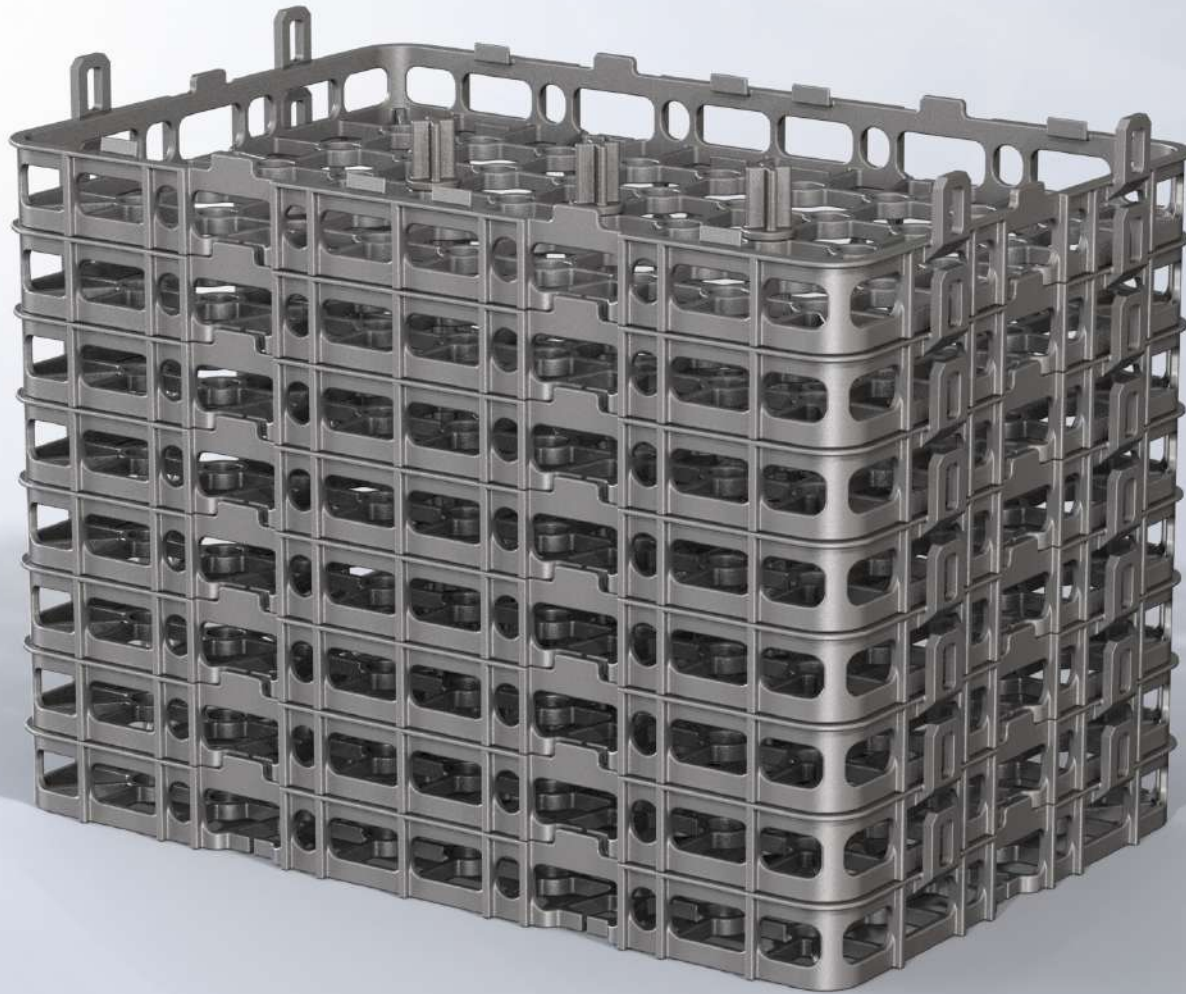

 **SureStack**

INVESTMENT CAST HEAT TREATING BASKETS

FeRRALLOY

SureStack Baskets are the Solution!!!

- SureStack baskets provide an answer to many of the problems of the more traditional rod frame welded baskets! Our light weight investment cast baskets have additional intrinsic stiffness that a casting provides and is designed to stack in a way that combats the distortion of a traditional rod frame basket.
- An added benefit of this alternative is that these baskets have no welds in them as they are cast in a single piece.
- Taking the time to understand your specific process, we can recommend the correct alloy grade that will perform at a higher level than what you've experienced in the past. Current customers are receiving 30-50% more cycle life from our SureStack Baskets than their previously used rod frame fabrications!
- We are producing assorted heights for the Super30 style furnaces, 30 x 24" Base Trays, as well as the Super36 style furnaces which use 36 x 24" Base Trays.
- Contact us to learn more about how a SureStack solution can be right for your operation!

FI-4095

FeRRALLOY

 **SureStack**

29x23x8"H

www.ferralloy.com

FI-4096

FeRRALLOY

 **SureStack**

29x23x10"H

www.ferralloy.com

FI-4097

FeRRALLOY

 **SureStack**

29x23x12"H

www.ferralloy.com

FI-4098

FeRRALLOY

 **SureStack**

35x23x3"H

www.ferralloy.com

FI-4072

FeRRALLOY

 **SureStack**

35x23x4"H