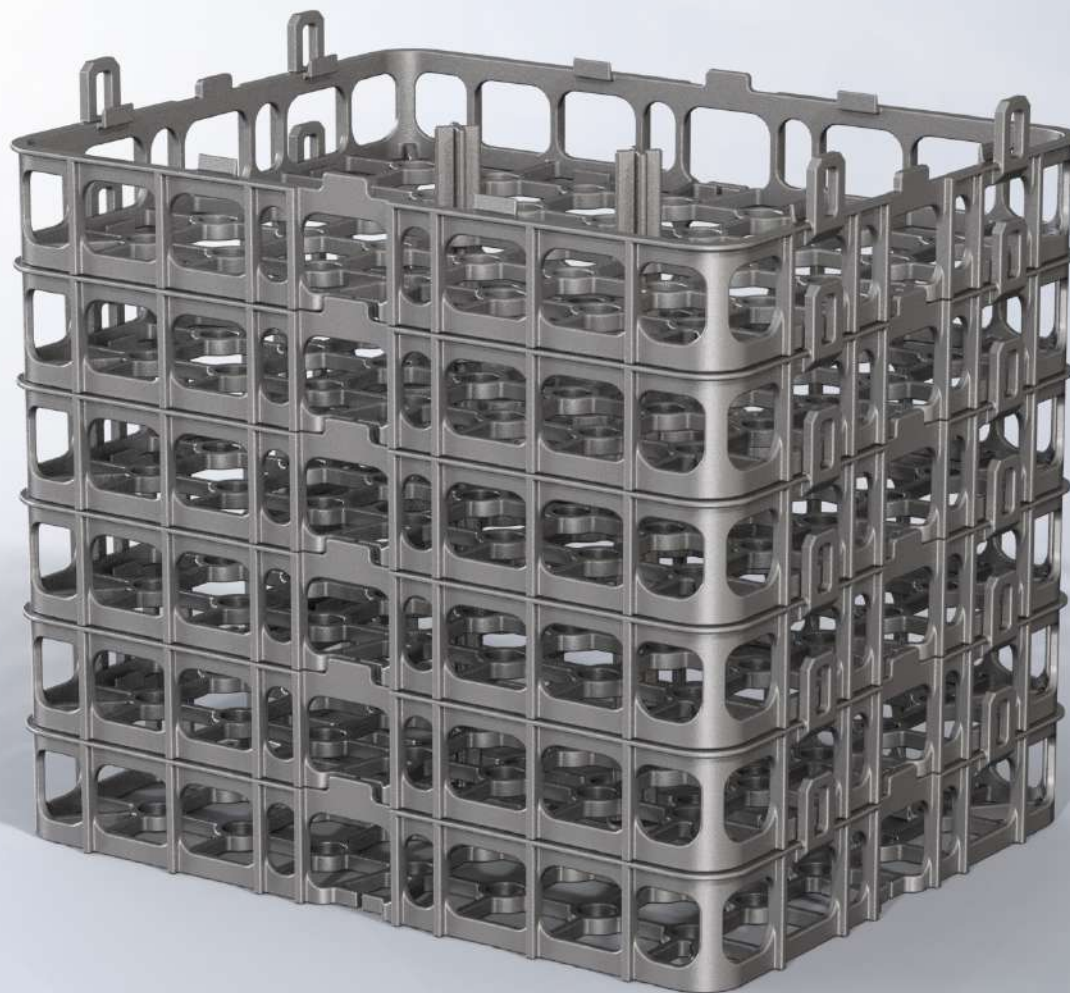

 **SureStack**

INVESTMENT CAST HEAT TREATING BASKETS

FeRRALLOY

SureStack Baskets are the Solution!!!

- SureStack baskets provide an answer to many of the problems of the more traditional rod frame welded baskets! Our light weight investment cast baskets have additional intrinsic stiffness that a casting provides and is designed to stack in a way that combats the distortion of a traditional rod frame basket.
- An added benefit of this alternative is that these baskets have no welds in them as they are cast in a single piece.
- Taking the time to understand your specific process, we can recommend the correct alloy grade that will perform at a higher level than what you've experienced in the past. Current customers are receiving 30-50% more cycle life from our SureStack Baskets than their previously used rod frame fabrications!
- We are producing assorted heights for the Super30 style furnaces, 30 x 24" Base Trays, as well as the Super36 style furnaces which use 36 x 24" Base Trays.
- Contact us to learn more about how a SureStack solution can be right for your operation!

 **SureStack**

29x23x4"H

www.ferralloy.com

FI-4094

FeRRALLOY

 **SureStack**

29x23x6"H

www.ferralloy.com

FI-4095

FeRRALLOY

 **SureStack**

29x23x8"H

www.ferralloy.com

FI-4096

FeRRALLOY

 **SureStack**

29x23x10"H

www.ferralloy.com

FI-4097

FeRRALLOY

 **SureStack**

29x23x12"H

www.ferralloy.com

FI-4098